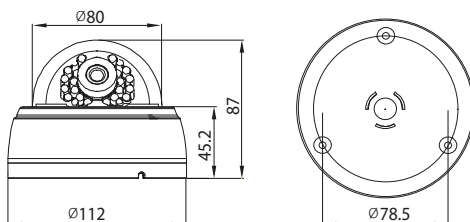

### Specifications

Imaging Sensor	1/2.7" Megapixel CMOS Sensor
AHD Scanning System	Progressive Scan
Analog Scanning System	-
Number of Active pixels	1944 (H) × 1092 (V) = 2,122,848 (pixel)
Total Number of pixels	2010 (H) × 1108 (V) = 2,227,080 (pixel)
S/N Ratio	More than 50dB (AGC OFF)
AHD Video Output	AHD 1920 X 1080
Analog Video Output	-
Min.Illumination	0 Lux with IR LEDs ON
Lens	3.7mm Fixed Focus HD Lens
Electronic Shutter Speed	Auto, 1/25,30,50,60,100,120,250,500,1000,3000,10000sec
White Balance	AWB (INDOOR or OUTDOOR), USER, 8000K, 6000K, 4200K, 3200K, HOLD
Backlight Compensation	0~16, Center Weight
Auto Gain Control	1~5
Flickerness	OFF, 50HZ, 60HZ
Lens Shading Compensation	OFF, ON
Special Features	Privacy Zone, Motion, HLC
Adjust	COLOR GAIN, COLOR HUE, SHARPNESS, CONTRAST, BRIGHT
Language	English (Selectable)
Day & Night	AUTO, B&W, COLOR, EXT
2D DNR	Set as Default
D-WDR	Set as Default
Privacy Masking	On (2 Zone Selectable) / Off
Motion Detection	On (Sensitivity Selectable) / Off
D-EFFECT	MIRROR, FLIP
IR LED	24pcs IR LED
Construction	Plastic Body
Operating Temp	-10 °C ~ 50 °C (14 °F ~ 122 °F)
Storage Temp	-20 °C ~ 60 °C (4 °F ~ 140 °F)
Humidity	0% to 90%
Supplied Voltage	DC12V±10%
Power Consumption	80mA, Max. 280mA IR LEDs On
Dimension(WxHxD)	Ø112 x 87(H)mm (Ø4.40 x 3.42(H) inch)
Weight	Appx. 200g (0.44 lbs)
Certification	CE, FCC

### Dimensions (Unit: mm)

Design and specifications are subject to change without notice.